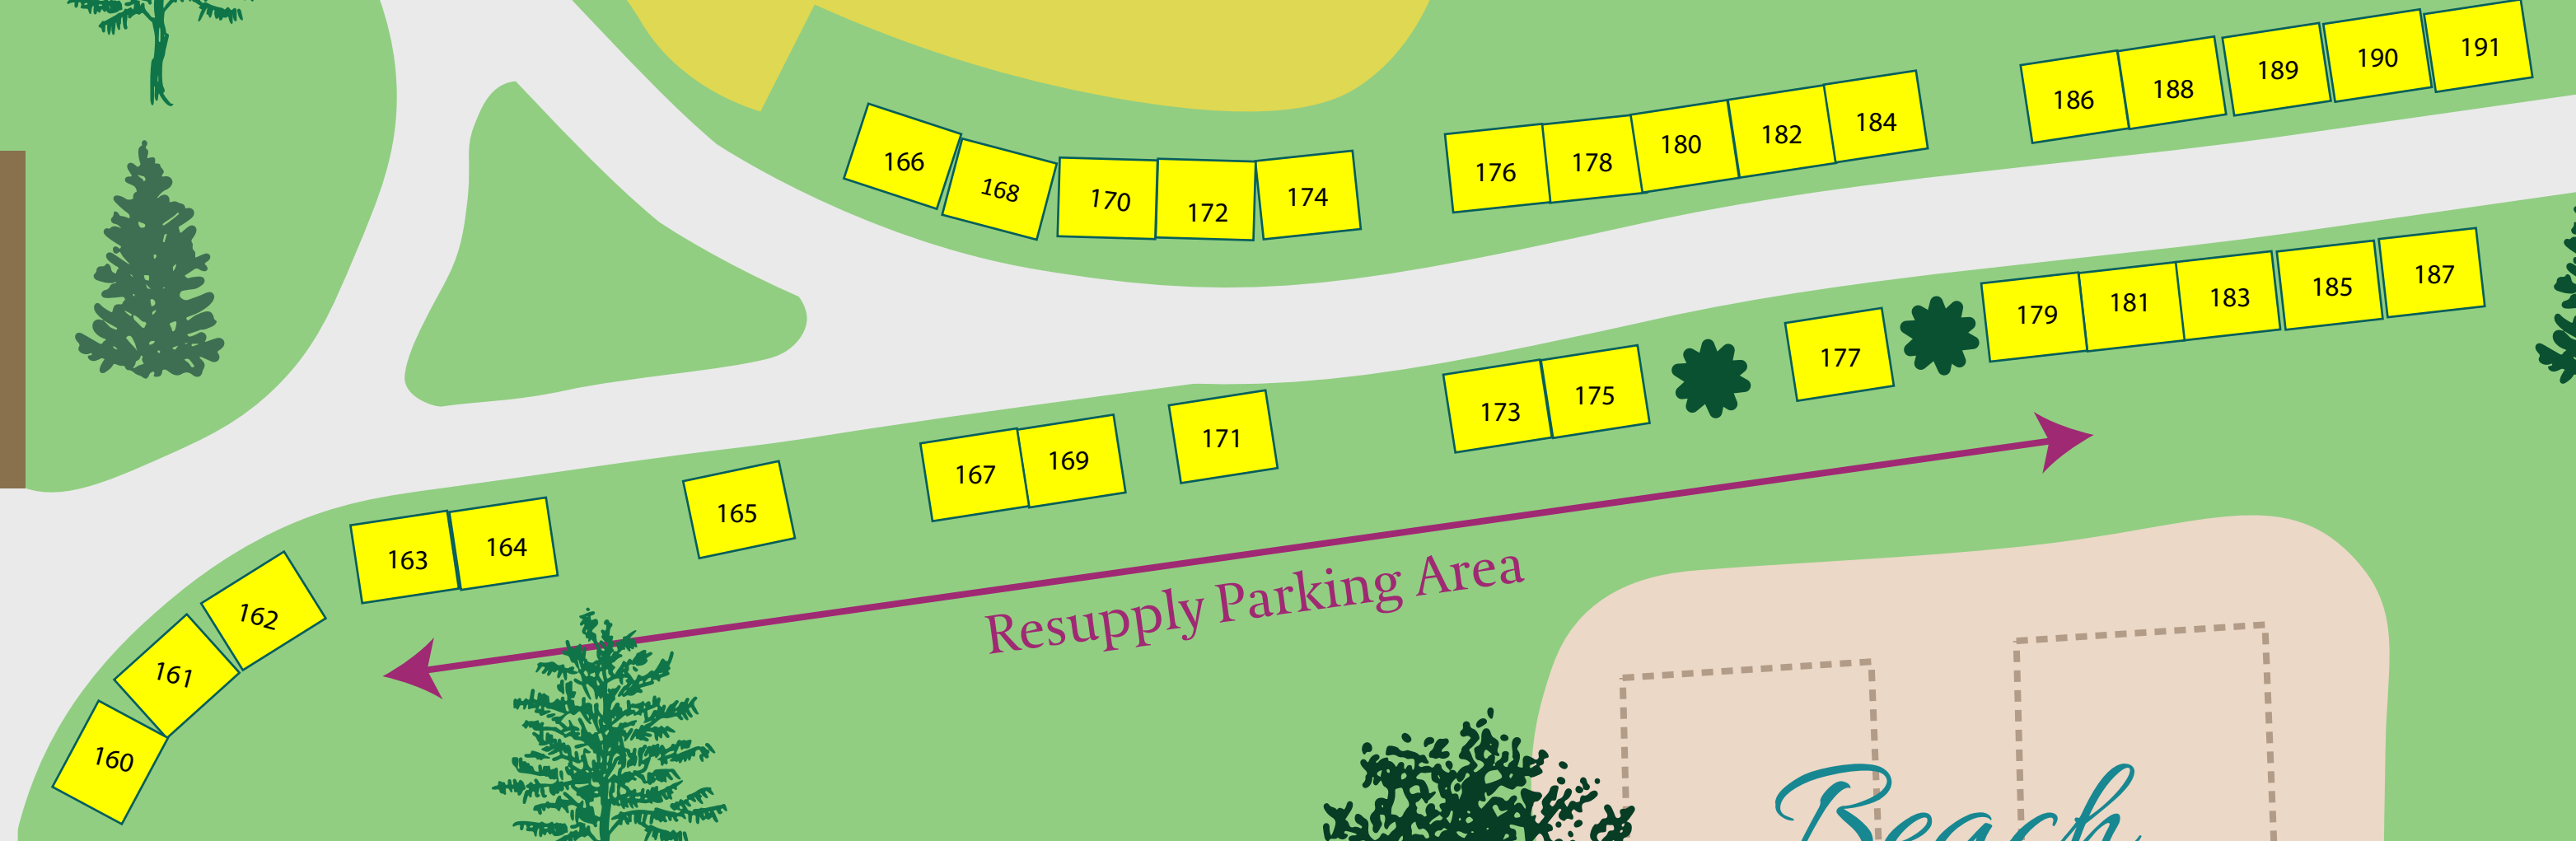

The Oasis  
Beer Garden

Resupply Parking Area

Lakeshore Drive ↓